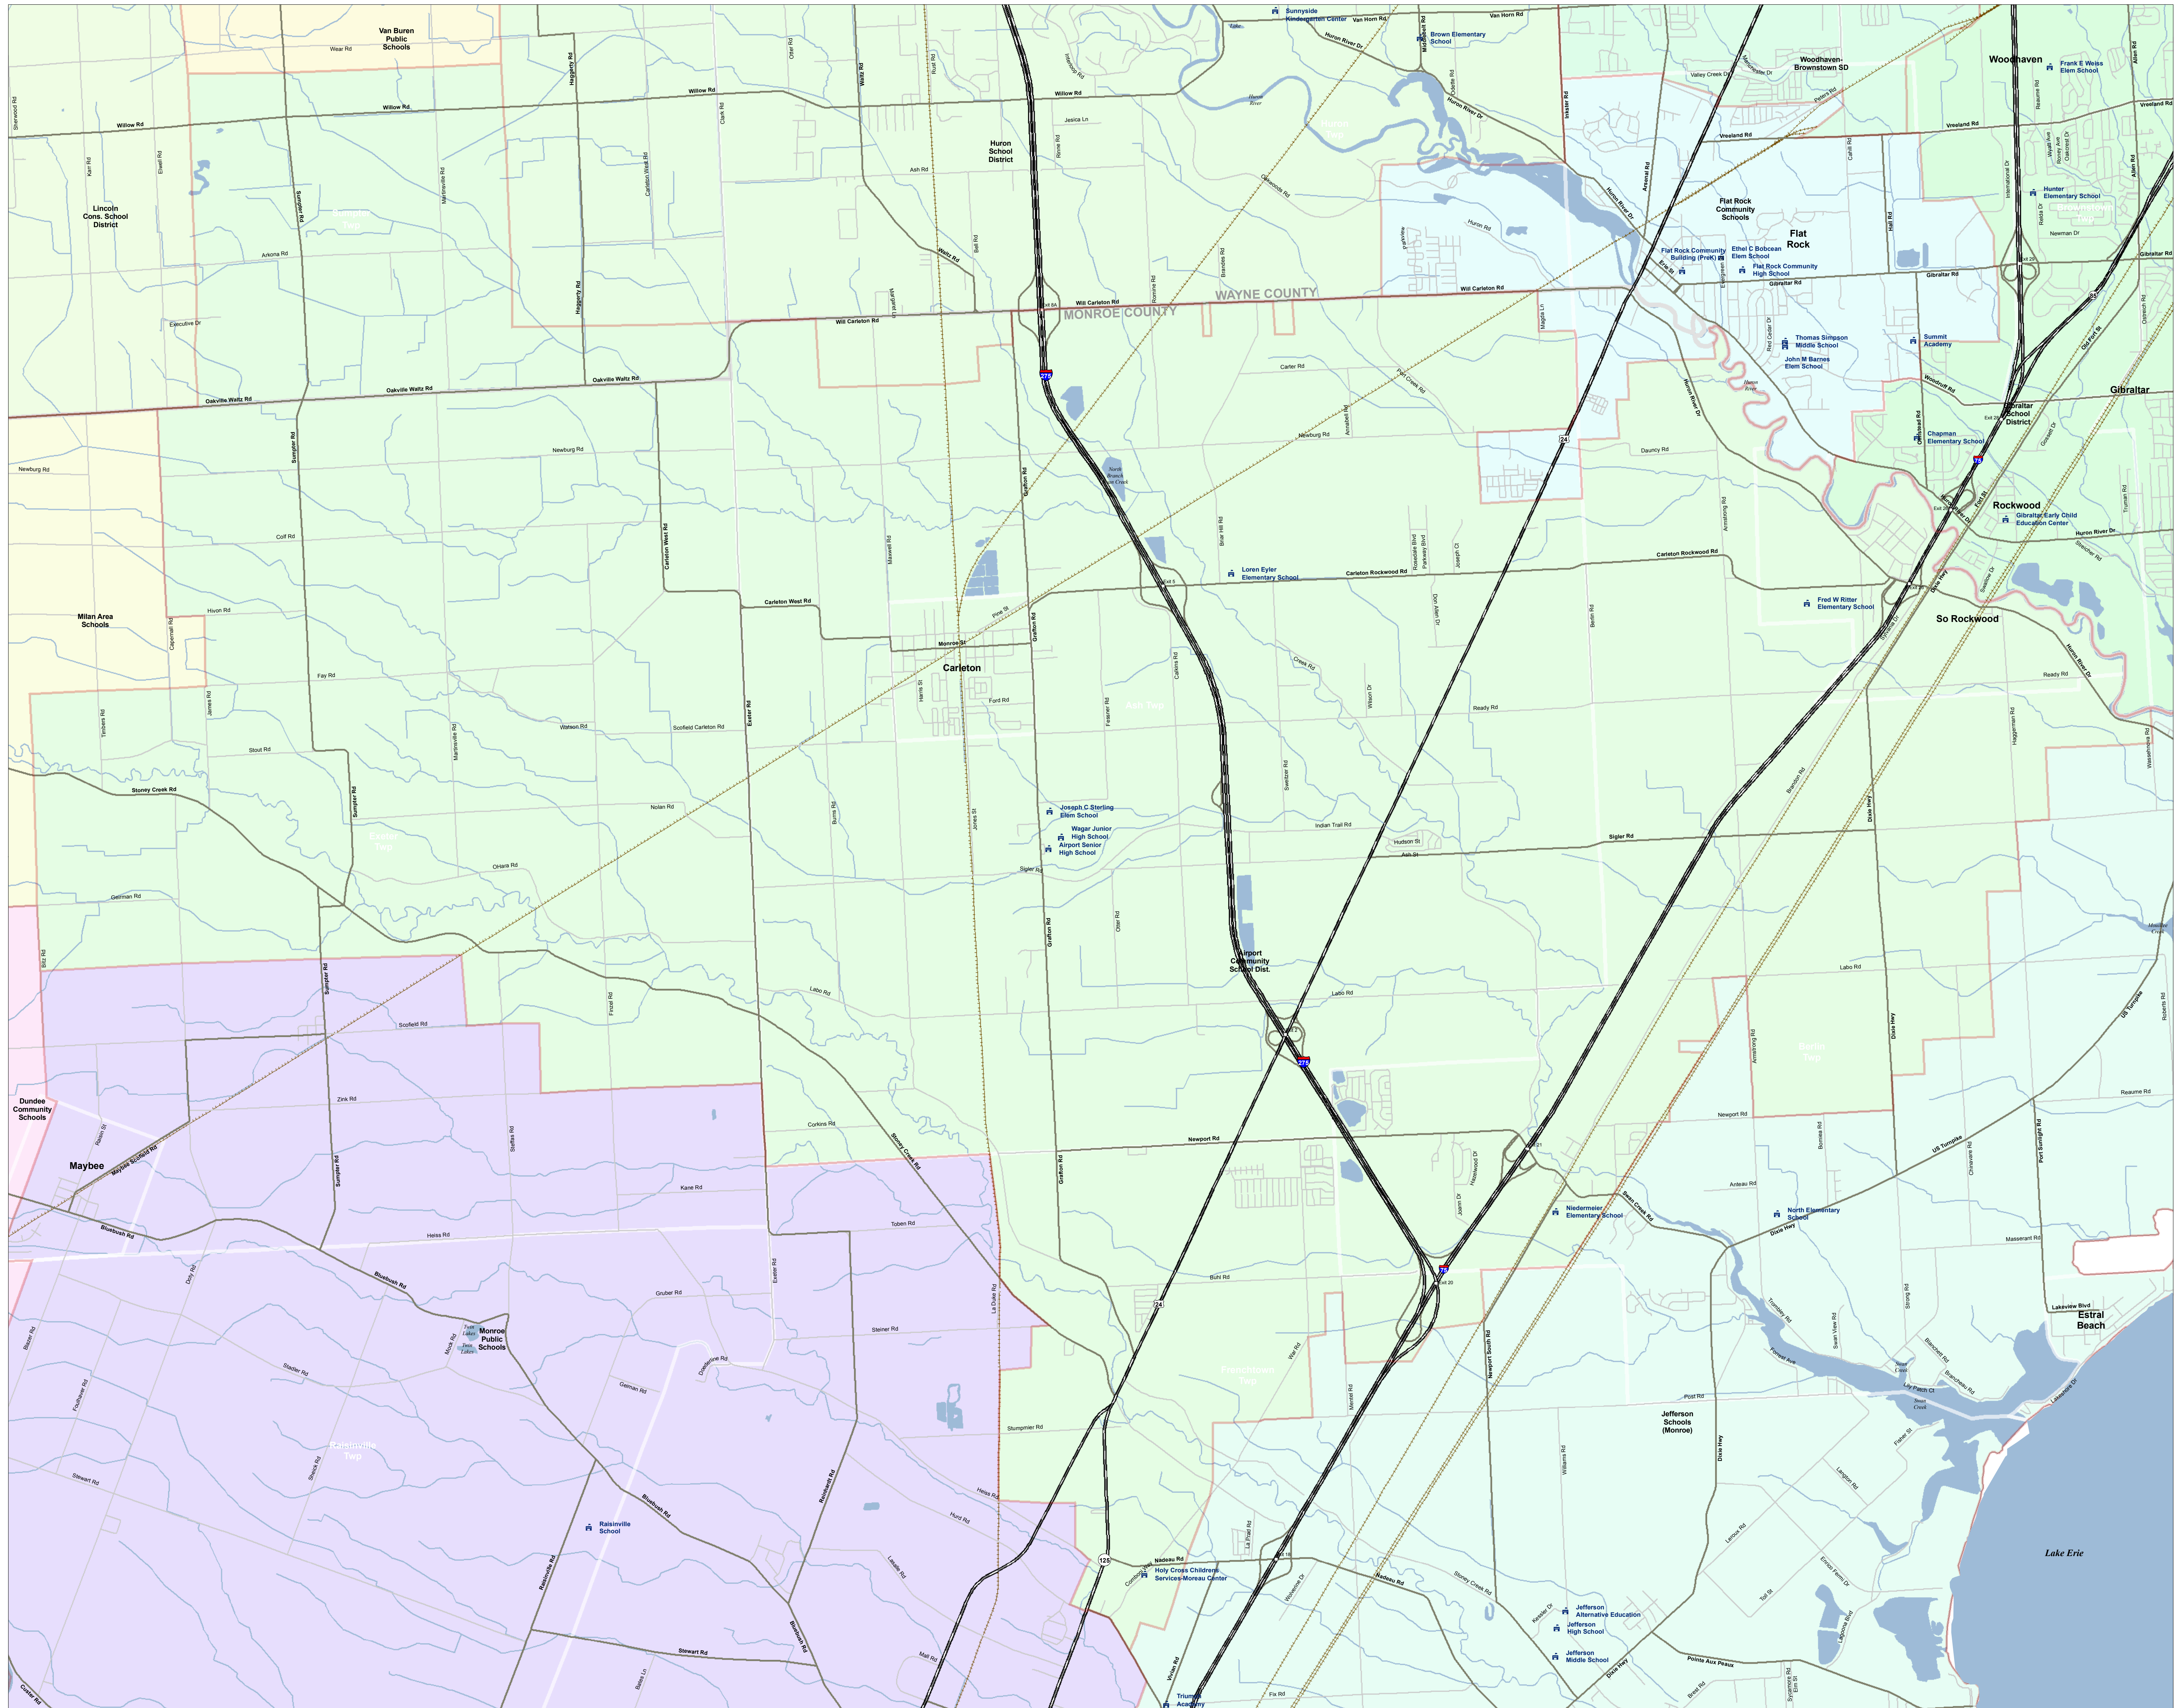

Airport Community School Dist.

Monroe ISD

DISTRICT LOCATION

- SCHOOL
- SCHOOL DISTRICT BOUNDARY
- CITY / VILLAGE
- COUNTY BOUNDARY
- WATER FEATURE
- **Road System**
- HIGHWAY
- MAJOR ROAD
- LOCAL ROAD
- RAILROAD